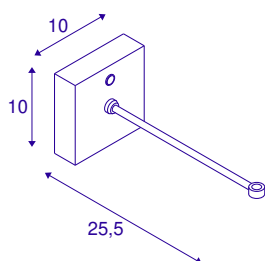

## FITU CRANE BASE

**black**

The modern FITU CRANE BASE wall mount serves as a bracket for the pendant lights of the FITU series with an open cable end. The bracket is made of steel and available in the colours black and white. So you can enjoy countless combination possibilities.

## TECHNICAL DATA

Item no.	1004682
IP Code	IP 20
Assembly	Surface
Assembly details	Wall
Nominal voltage	220-240V ~50/60Hz V
Safety class	I
Color	black
Width	10 cm
Height	10 cm
Depth	25.5 cm
Net weight	0.511 kg
Gross weight	0.77 kg
BIG WHITE Page	376