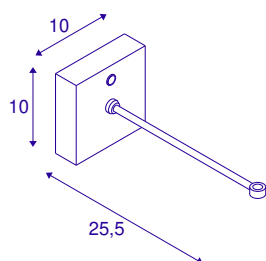

## FITU CRANE BASE

white

The modern FITU CRANE BASE wall mount serves as a bracket for the pendant lights of the FITU series with an open cable end. The bracket is made of steel and available in the colours black and white. So you can enjoy countless combination possibilities.

## TECHNICAL DATA

Item no.	1004683
Socket	E27
IP Code	IP 20
Assembly	Surface
Assembly details	Wall
Nominal voltage	220-240V ~50/60Hz V
Safety class	I
Color	white
Width	10 cm
Height	10 cm
Depth	25.5 cm
Net weight	0.514 kg
Gross weight	0.77 kg