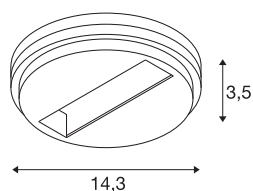

### point outlet white

The SLV 3~ DALI point outlet in white is an electrical component that can be freely positioned within rooms for the wall and ceiling mounting of spotlights.

## TECHNICAL DATA

Item no.	1004685
IP Code	IP 20
Assembly	Surface
Assembly details	Ceiling, Wall
Nominal voltage	220-250V ~50/60Hz V
Safety class	I
Color	white
Height	3.5 cm
Diameter	14.3 cm
Net weight	0.198 kg
Gross weight	0.239 kg
BIG WHITE Page	531