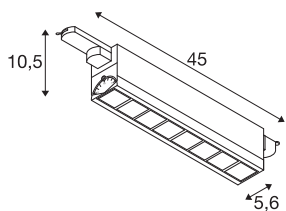

3~ SIGHT MOVE DALI

3 phase system light white 3000K

The modern SIGHT wall and ceiling light is made for surface mounting or busbar. The powerful luminous flux of 2700 lumens and the low glare the 3-phase system light LED an efficient basic lighting solution in offices or shops. The light made of aluminium and polymethylacrylate (PMMA) in the colour white and frosted cuts a professional figure everywhere. In addition, 3~ SIGHT MOVE DALI is also extremely sustainable with its LED lifespan of 30,000 hours. When will you test out the benefits of SLV's impressive indoor lights?

TECHNICAL DATA

Item no.	1004691
Number of different light outlets	1
Rotating or tilting	tiltable
IP Code	IP20
Assembly details	Track Ceiling, Track Wall
Dimmable	Yes
Dimming technology	DALI
Primary nominal voltage	220-240V ~50/60Hz
Secondary power / voltage	350 mA
Safety class	I
Wattage	26 W
Minimum ambient temperature	-30 °C
Maximum ambient temperature	40 °C
Rated standby power	0.29 W
Number of luminaires at LS B16A	43
Number of luminaires at LS C16A	63
Stroboscopic effect (SVM)	0
Lumen	2700 lm
Colour temperature	3000 Kelvin
Beam angle	75 °
Color	white
CRI	90

Light Source

916350		UGR \leq	25
		LXXBXX data	L90B20
		Service life	50000 h
		Light outlet	direct
		Risk Group	1
		Length	45 cm
		Width	5.6 cm
		Height	10.5 cm
		Net weight	1.248 kg
		Gross weight	1.511 kg
		BIG WHITE Page	533