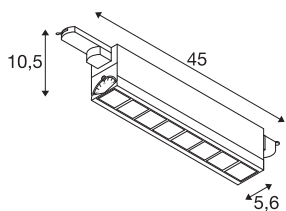

3~ SIGHT MOVE DALI

3 phase system light black 4000K

SIGHT is the modern wall and ceiling light for surface mounting or busbar. The low glare and the luminous flux of 3100 lumens make the 3-phase system light LED the optimal basic lighting solution. The light made of aluminium and polymethylacrylate (PMMA) in the colour black and frosted cuts a professional figure everywhere. In addition, 3~ SIGHT MOVE DALI is also extremely sustainable with its LED lifespan of 30,000 hours. Experience SIGHT in action and convince yourself of a successful lighting experience.

TECHNICAL DATA

Item no.	1004692
Number of different light outlets	1
Rotating or tilting	tiltable
IP Code	IP20
Assembly details	Track Ceiling, Track Wall
Dimmable	Yes
Dimming technology	DALI
Primary nominal voltage	220-240V ~50/60Hz
Secondary power / voltage	350 mA
Safety class	I
Wattage	26 W
Minimum ambient temperature	-30 °C
Maximum ambient temperature	40 °C
Rated standby power	0.29 W
Number of luminaires at LS B16A	43
Number of luminaires at LS C16A	63
Stroboscopic effect (SVM)	0
Lumen	3100 lm
Colour temperature	4000 Kelvin
Beam angle	75 °
Color	black
CRI	90

Light Source

916344	
--------	---

UGR \leq	25
LXXBXX data	L90B20
Service life	50000 h
Light outlet	direct
Risk Group	1
Length	45 cm
Width	5.6 cm
Height	10.5 cm
Net weight	1.242 kg
Gross weight	1.511 kg
BIG WHITE Page	533