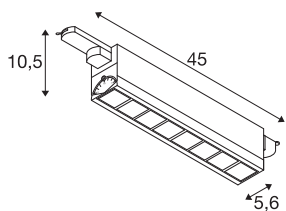

3~ SIGHT MOVE DALI

3 phase system light white 4000K

The modern SIGHT wall and ceiling light is ideal for surface mounting or busbar. The powerful luminous flux of 3100 lumens and the low glare are just some of the arguments that make the 3-phase system light LED the ideal basic lighting solution. The light made of aluminium and polymethylacrylate (PMMA) in the colour white and frosted cuts a professional figure everywhere. With its LED lifespan of 30,000 hours, SIGHT is also extremely sustainable. Experience SIGHT in action and convince yourself of a successful lighting experience.

TECHNICAL DATA

Item no.	1004693
Number of different light outlets	1
Rotating or tilting	tiltable
IP Code	IP20
Assembly details	Track Ceiling,Track Wall
Dimmable	Yes
Dimming technology	DALI
Primary nominal voltage	220-240V ~50/60Hz
Secondary power / voltage	350 mA
Safety class	I
Wattage	26 W
Minimum ambient temperature	-30 °C
Maximum ambient temperature	40 °C
Rated standby power	0.29 W
Number of luminaires at LS B16A	43
Number of luminaires at LS C16A	63
Stroboscopic effect (SVM)	0
Lumen	3100 lm
Colour temperature	4000 Kelvin
Beam angle	75 °
Color	white
CRI	90

Light Source

916344	
--------	---

UGR \leq	25
LXXBXX data	L90B20
Service life	50000 h
Light outlet	direct
Risk Group	1
Length	45 cm
Width	5.6 cm
Height	10.5 cm
Net weight	1.24 kg
Gross weight	1.327 kg
BIG WHITE Page	533