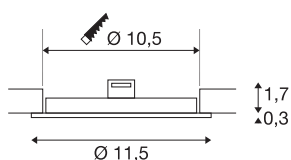

## TECHNICAL DATA

Item no.	1004694
IP Code	IP 20
Assembly	Recessed
Assembly details	Ceiling
Secondary power / voltage	200 mA
Safety class	III
Wattage	6 W
Lumen	470 lm
Colour temperature	4000 Kelvin
Beam angle	110 °
Color	white
CRI	90
Service life	50000 h
Light distribution	rotational symmetric
Light outlet	direct
Height	2 cm
Diameter	11.5 cm
Net weight	0.1 kg
Gross weight	0.107 kg
Shape of cut-out	round
Installation depth	3 cm
Installation diameter	10.5 cm