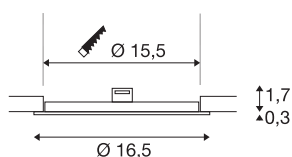

SENSER 18 DL

Indoor LED recessed ceiling light round white 4000K

Our SENSER white aluminium light is also available with 4,000 Kelvin. The cold white alternative is best suited to providing basic lighting in offices, kitchens, and corridors. With its round shape, the recessed ceiling light makes a great impression. With an expected lifespan of 50,000 hours, the SENSER 18 DL is especially sustainable and low-maintenance.

TECHNICAL DATA

Item no.	1004695
IP Code	IP 20
Assembly	Recessed
Assembly details	Ceiling
Secondary power / voltage	350 mA
Safety class	III
Wattage	12 W
Operating efficiency (LOR)	0,71
Lumen	990 lm
Colour temperature	4000 Kelvin
Beam angle	110 °
Color	white
CRI	90
Service life	50000 h
Risk Group	1
Height	2 cm
Diameter	16.5 cm
Net weight	0.197 kg
Gross weight	0.255 kg
Shape of cut-out	round
Installation depth	3 cm
Installation diameter	15.5 cm