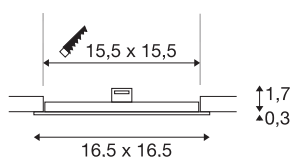

TECHNICAL DATA

Item no.	1004698
IP Code	IP 20
Assembly	Recessed
Assembly details	Ceiling
Secondary power / voltage	350 mA
Safety class	III
Wattage	12 W
Operating efficiency (LOR)	0,64
Lumen	880 lm
Colour temperature	4000 Kelvin
Beam angle	110 °
Color	white
CRI	90
Service life	50000 h
Risk Group	1
Length	16.5 cm
Width	16.5 cm
Height	2 cm
Net weight	0.232 kg
Gross weight	0.317 kg
Shape of cut-out	square
Installation length	15.5 cm