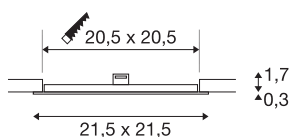

TECHNICAL DATA

Item no.	1004699
IP Code	IP 20
Assembly	Recessed
Assembly details	Ceiling
Secondary power / voltage	500 mA
Safety class	III
Wattage	13 W
Operating efficiency (LOR)	0,69
Lumen	1240 lm
Colour temperature	4000 Kelvin
Beam angle	110 °
Color	white
CRI	90
Service life	50000 h
Risk Group	1
Length	21.5 cm
Width	21.5 cm
Height	2 cm
Net weight	0.367 kg
Gross weight	0.489 kg
Shape of cut-out	square
Installation length	20.5 cm