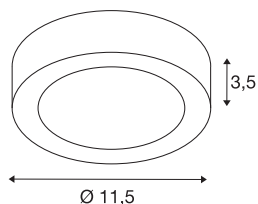

TECHNICAL DATA

Item no.	1004700
IP Code	IP 20
Impact resistance class	IK 02
Impact resistance	0.2 Joule
Assembly	Surface
Assembly details	Ceiling,Wall
Dimmable	Yes
Dimming technology	trailing edge
Primary nominal voltage	220-240V ~50/60Hz
Secondary power / voltage	200 mA
Safety class	I
Wattage	8.2 W
Operating efficiency (LOR)	0,54
Number of luminaires at LS B16A	92
Number of luminaires at LS C16A	92
Level of inrush current	3.4 A
Duration of inrush current	40 μ s
Stroboscopic effect (SVM)	0.07
Lumen	470 lm
Colour temperature	4000 Kelvin
Beam angle	110 °
Color	white

Light Source

1807459		CRI	90
		Service life	50000 h
		Risk Group	1
		Height	3.5 cm
		Diameter	11.5 cm
		Net weight	0.23 kg
		Gross weight	0.246 kg
		BIG WHITE Page	419