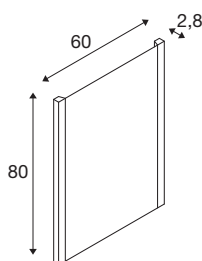

## TRUKKO square

wall-mounted light, milky, 24W 3000/4000/6500K

Highly functional and dimmable light for your bathroom in either 3000K, 4000K or 6500K is provided by the integrated Premium LED in the TRUKKO WL rectangular surface-mounted wall light. The built-in anti-fogging technology prevents the mirror from fogging, making it even more convenient. This wall-mounted light is sustainable and low-maintenance thanks to its expected lifespan of 30,000 hours. The product is ready for direct connection to 230 volts mains voltage.

## TECHNICAL DATA

Item no.	1004729
IP Code	IP 44
Assembly	Surface
Assembly details	Wall
Dimmable	Yes
Dimming technology	Touch
Primary nominal voltage	220-240V ~50/60Hz
Secondary power / voltage	24 V
Safety class	II
Wattage	24 W
Minimum ambient temperature	-15 °C
Maximum ambient temperature	40 °C
Level of inrush current	55 A
Stroboscopic effect (SVM)	0
Lumen	1310/1320/1340 lm
Colour temperature	3000/4000/6500 Kelvin
Color	silver
CRI	90
Service life	30000 h
Light outlet	diffuse
Risk Group	0
Width	60 cm

## Light Source

916586	
--------	---

Height	80 cm
Depth	2.8 cm
Net weight	5.927 kg
Gross weight	8.742 kg
BIG WHITE Page	330