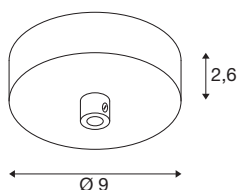

FITU

ceiling rose white

The SLV FITU ceiling rose in white is an elegant ceiling rose for the surface mounting of pendant lights from the FITU series.

TECHNICAL DATA

Item no.	1004745
IP Code	IP 20
Nominal voltage	220-240V ~50/60Hz V
Safety class	I
Color	white
Height	2.6 cm
Diameter	9 cm
Net weight	0.183 kg
Gross weight	0.231 kg
BIG WHITE Page	281