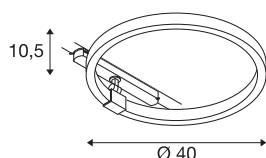

TECHNICAL DATA

Item no.	1004770
Rotating or tilting	rotary Bar and tiltable
Assembly details	Track Ceiling
Dimmable	Yes
Dimming technology	DALI 2
Primary nominal voltage	220-240V ~50/60Hz
Secondary power / voltage	350 mA
Safety class	II
Wattage	15.2 W
Rated standby power	0.5 W
Level of inrush current	35 A
Duration of inrush current	80 μ s
Stroboscopic effect (SVM)	0
Lumen	650 lm
Colour temperature	3000 Kelvin
Beam angle	170 °
Color	white
CRI	90
Light outlet	direct - indirect
Risk Group	1
Height	10.5 cm
Diameter	40 cm

Light Source

916330	
--------	-----------------------------------------------------------------------------------

Net weight	0.79 kg
Gross weight	1.719 kg
BIG WHITE Page	194