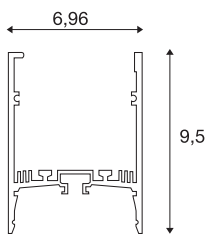

GRAZIA 60

1.5m black

By integrating two GRAZIA PRO MAX FLEXSTRIPS, you can create a wide variety of lighting scenarios. Use the matching GRAZIA 60 recessed profile with cut-outs to integrate the flexible LED strips in the required light colour temperature for a wide range of professional applications with high lumen output. In the in-house SLV design, the GRAZIA 60 profile is available in various lengths with matching end caps, longitudinal connectors, a feed-in set, mounting clips and various covers.

TECHNICAL DATA

Item no.	1004896
IP Code	IP 20
Assembly	Surface
Assembly details	Ceiling
Color	black
Length	150 cm
Width	7 cm
Height	9.5 cm
Net weight	3.263 kg
Gross weight	3.551 kg
BIG WHITE Page	577

Accessories