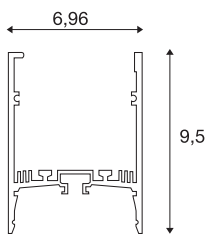

### 1.5m white

By integrating two GRAZIA PRO MAX FLEXSTRIPS, you can create a wide variety of lighting scenarios. Use the matching GRAZIA 60 recessed profile with cut-outs to integrate the flexible LED strips in the required light colour temperature for a wide range of professional applications with high lumen output. In the in-house SLV design, the GRAZIA 60 profile is available in various lengths with matching end caps, longitudinal connectors, a feed-in set, mounting clips and various covers.

## TECHNICAL DATA

|                  |          |
|------------------|----------|
| Item no.         | 1004897  |
| IP Code          | IP 20    |
| Assembly         | Surface  |
| Assembly details | Ceiling  |
| Color            | white    |
| Length           | 150 cm   |
| Width            | 7 cm     |
| Height           | 9.5 cm   |
| Net weight       | 3.303 kg |
| Gross weight     | 3.593 kg |
| BIG WHITE Page   | 577      |