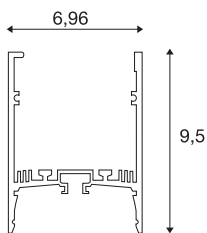

### 3m black

By integrating two GRAZIA PRO MAX FLEXSTRIPS, you can create a wide variety of lighting scenarios. Use the matching GRAZIA 60 recessed profile with cut-outs to integrate the flexible LED strips in the required light colour temperature for a wide range of professional applications with high lumen output. In the in-house SLV design, the GRAZIA 60 profile is available in various lengths with matching end caps, longitudinal connectors, a feed-in set, mounting clips and various covers (not included in delivery).

### Tekniske data

Item no.	1004898
IP klasse	IP20
Montering	Surface
Monterings detaljer	Ceiling
Farve	black
Længde	300 cm
Bredde	7 cm
Højde	9.5 cm
Nettovægt	6.618 kg
Bruttovægt	7.165 kg
BIG WHITE side	577