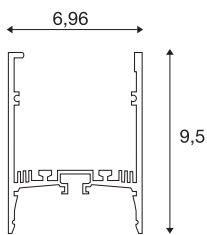

GRAZIA 60

3m white

By integrating two GRAZIA PRO MAX FLEXSTRIPS, you can create a wide variety of lighting scenarios. Use the matching GRAZIA 60 recessed profile with cut-outs to integrate the flexible LED strips in the required light colour temperature for a wide range of professional applications with high lumen output. In the in-house SLV design, the GRAZIA 60 profile is available in various lengths with matching end caps, longitudinal connectors, a feed-in set, mounting clips and various covers.

TECHNICAL DATA

Item no.	1004899
IP Code	IP 20
Assembly	Surface
Assembly details	Ceiling
Color	white
Length	300 cm
Width	7 cm
Height	9.5 cm
Net weight	6.522 kg
Gross weight	7.091 kg
BIG WHITE Page	577

Accessories