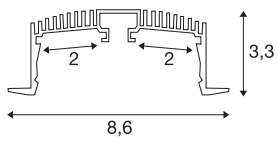

GRAZIA 60

Profile structure 1.5m black

By integrating two GRAZIA PRO MAX FLEXSTRIPS, you can create a wide variety of lighting scenarios. Use the matching GRAZIA 60 recessed profile with cut-outs to integrate the flexible LED strips in the required light colour temperature for a wide range of professional applications with high lumen output. In the in-house SLV design, the GRAZIA 60 profile is available in various lengths with matching end caps, longitudinal connectors, a feed-in set, mounting clips and various covers.

TECHNICAL DATA

Item no.	1004905
IP Code	IP 20
Assembly	Recessed
Assembly details	Ceiling, Ceiling with Acc.
Color	black
Length	150 cm
Width	8.6 cm
Height	3.3 cm
Net weight	1.504 kg
Gross weight	1.721 kg
Installation length	150 cm
Installation width	7.5 cm
Installation depth	8 cm
BIG WHITE Page	577