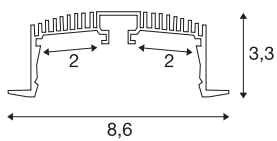

### Profile structure 1.5m white

By integrating two GRAZIA PRO MAX FLEXSTRIPS, you can create a wide variety of lighting scenarios. Use the matching GRAZIA 60 recessed profile with cut-outs to integrate the flexible LED strips in the required light colour temperature for a wide range of professional applications with high lumen output. In the in-house SLV design, the GRAZIA 60 profile is available in various lengths with matching end caps, longitudinal connectors, a feed-in set, mounting clips and various covers.

## TECHNICAL DATA

Item no.	1004906
IP Code	IP 20
Assembly	Recessed
Assembly details	Ceiling, Ceiling with Acc.
Color	white
Length	150 cm
Width	8.6 cm
Height	3.3 cm
Net weight	1.487 kg
Gross weight	1.712 kg
Installation length	150 cm
Installation width	7.5 cm
Installation depth	8 cm
BIG WHITE Page	577