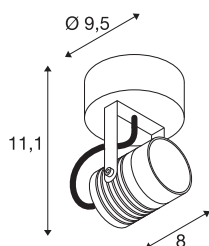

TECHNICAL DATA

Item no.	1004957
Rotating or tilting	rotary Bar and tiltable
IP Code	IP 55
Impact resistance class	IK 06
Impact resistance	1 Joule
Assembly	Surface
Assembly details	Ceiling,Wall
Primary nominal voltage	100-240V ~50/60Hz
Secondary power / voltage	240 mA
Safety class	I
Wattage	6 W
Level of inrush current	1.12 A
Lumen	400 lm
Colour temperature	3000 Kelvin
Beam angle	40 °
Color	rust
CRI	80
LXXBXX data	L80B50
Service life	30000 h
Light distribution	rotational symmetric
Light outlet	direct
Length	8 cm

Light Source

916630	
--------	---

Accessories

1002884	NAUTILUS , installation plate for surface-mounted cabling
---------	---

Height	111 cm
Diameter	6 cm
Net weight	0.587 kg
Gross weight	0.667 kg
BIG WHITE Page	785