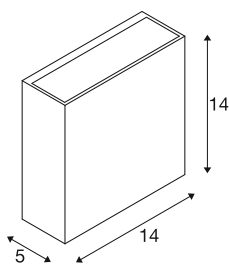

## BIG QUAD UP/DOWN WL

wall light, anthracite

The BIG QUAD UP/DOWN WL wall light pre-fitted with 6 high-output, warm white LEDs is available in anthracite and white. The opposing illuminated areas result in two identical light cones (UP/DOWN). The electrical connection of the light made of aluminium and glass is made by the integrated driver to 230V mains voltage. The IP54 degree of protection makes the light suitable for outdoor use. This light contains integrated LED light bulbs.

### Tekniske data

Item no.	1005126
Antal lysåbninger	2
IP klasse	IP54
Montering	Surface
Monterings detaljer	Wall
Primær spænding	220-240V ~50/60Hz
Sekundær strøm / spænding	500mA
IP Tæthedegrad	I
Watt	8.2 W
Max omgivelsestemperatur	45 °C
Lumen	640 lm
Farvetemperatur	3000 Kelvin
Spredningsvinkel	30 °
Farve	anthracite
CRI	80
LXXBXX-data	L70B50
Bredde	14 cm
Højde	14 cm
Dybde	5 cm
Nettovægt	0.749 kg
Bruttovægt	0.885 kg
BIG WHITE side	755