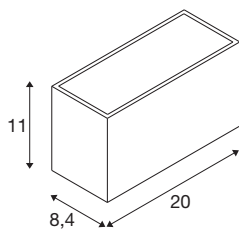

## SITRA M WL UP/DOWN

outdoor LED wall-mounted light, anthracite, CCT switch 3000/4000K

SITRA is the striking, contemporary light family from SLV, which allows diverse applications in outdoor areas. The anthracite coloured SITRA CUBE M UP/DOWN wall light also fits in perfectly with any architectural style. The indirect lighting style adds interest to any façade. And thanks to its robust aluminium design and an IP65 rating, the SITRA CUBE M UP/DOWN wall light is durable and features optimal protection. This integrated LED light offers 14 watts, 1700 lumen and a light colour of 3000 or 4000 kelvin that can be configured via the CCT switch. The light is also quick and easy to install and connect to a 230 V power supply. When will you test out the benefits of SLV's impressive outdoor lights?

### Tekniske data

Item no.	1005151
Antal lysåbninger	2
IP klasse	IP65
IK Vandalklasse	IK05
Slagfasthed	0.7 Joule
Montering	Surface
Monterings detaljer	Wall
Primær spænding	220-240V ~50/60Hz
Sekundær strøm / spænding	350mA
IP Tæthedegrad	I
Watt	14 W
Min omgivelsestemperatur	-20 °C
Max omgivelsestemperatur	40 °C
Lumen	1700/1880 lm
Farvetemperatur	3000/4000 Kelvin
Spredningsvinkel	95 °
Farve	matt anthracite
CRI	80
LXXBXX-data	L70B50
Bredde	20 cm
Højde	11 cm
Dybde	8.4 cm