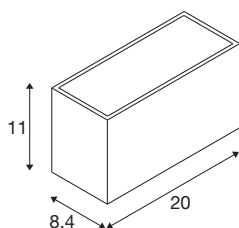

SITRA M WL UP/DOWN

LED outdoor wall-mounted light, white, CCT switch
3000/4000K, IP 65

Simultaneously elegant and modern, the SLV SITRA lighting family offers delightfully atmospheric lighting in any outdoor area. The white SITRA CUBE M UP/DOWN wall light, in particular, blends in seamlessly with its architectural surroundings. This allows the light to offer an indirect lighting atmosphere that adds interest to any façade. And thanks to its robust aluminium design and an IP65 rating, the SITRA CUBE M UP/DOWN wall light is durable and features optimal protection. This integrated LED light offers 14 watts, 1700 lumen and a light colour of 3000 or 4000 kelvin that can be configured via the CCT switch. Installation to a 230V power supply is incredibly straightforward. Experience light with SLV – your reliable partner for all kinds of outdoor lights for 40 years.

Tekniske data

Item no.	1005153
Antal lysåbninger	2
IP klasse	IP65
IK Vandalklasse	IK05
Slagfæsthed	0.7 Joule
Montering	Surface
Monterings detaljer	Wall
Primær spænding	220-240V ~50/60Hz
Sekundær strøm / spænding	350mA
IP Tæthedegrad	I
Watt	14 W
Min omgivelsestemperatur	-20 °C
Max omgivelsestemperatur	40 °C
Lumen	1700/1880 lm
Farvetemperatur	3000/4000 Kelvin
Spredningsvinkel	95 °
Farve	matt white
CRI	80
LXXBXX-data	L70B50
Bredde	20 cm
Højde	11 cm
Dybde	8.4 cm

Lyskilde

916403		Nettovægt	1.256 kg
916399		Bruttovægt	1.457 kg
		BIG WHITE side	741