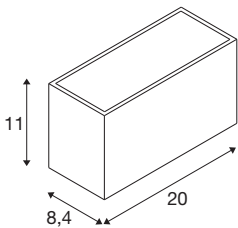

SITRA M WL UP/DOWN

LED outdoor wall-mounted light, rust coloured, CCT switch 3000/4000K

The SLV SITRA classic, contemporary light family brings a variety of light to any outdoor area. The rust coloured SITRA CUBE M UP/DOWN wall light fits in perfectly with any architectural style. The indirect lighting atmosphere adds interest to any façade. And thanks to its robust aluminium design and an IP65 rating, the SITRA CUBE M UP/DOWN wall light is durable and features optimal protection. This integrated LED light offers 14 watts, 1700 lumen and a light colour of 3000 or 4000 kelvin that can be configured via the CCT switch. In addition, it is easy to install and connects to a 230 V power supply. When will you try out the impressive features of the SLV outdoor lights?

Tekniske data

Item no.	1005154
Antal lysåbninger	2
IP klasse	IP65
IK Vandalklasse	IK05
Slagfasthed	0.7 Joule
Montering	Surface
Monterings detaljer	Wall
Primær spænding	220-240V ~50/60Hz
Sekundær strøm / spænding	350mA
IP Tæthedegrad	I
Watt	14 W
Min omgivelsestemperatur	-20 °C
Max omgivelsestemperatur	40 °C
Lumen	1700/1880 lm
Farvetemperatur	3000/4000 Kelvin
Spredningsvinkel	95 °
Farve	matt rust
CRI	80
LXXBXX-data	L70B50
Bredde	20 cm
Højde	11 cm
Dybde	8.4 cm

Lyskilde

916403		Nettovægt	1.269 kg
916399		Bruttovægt	1.458 kg
		BIG WHITE side	741