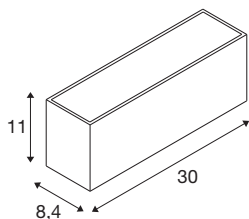

## SITRA L WL UP/DOWN

outdoor LED wall-mounted light, anthracite, CCT switch 3000/4000K

SITRA is the striking, contemporary light family from SLV, which allows diverse applications in outdoor areas. The anthracite coloured SITRA CUBE L UP/DOWN wall light also fits in perfectly with any architectural style. The indirect lighting style adds interest to any façade. And thanks to its robust aluminium design and an IP65 rating, the SITRA CUBE L UP/DOWN wall light is durable and features optimal protection. This integrated LED light offers 24 watts, 2800 lumen and a light colour of 3000 or 4000 kelvin that can be configured via the CCT switch. The light is also quick and easy to install and connects to a 230 V power supply. When will you test out the benefits of SLV's impressive outdoor lights?

### Tekniske data

Item no.	1005155
Antal lysåbninger	2
IP klasse	IP65
IK Vandalklasse	IK05
Slagfasthed	0.7 Joule
Montering	Surface
Monterings detaljer	Wall
Primær spænding	220-240V ~50/60Hz
Sekundær strøm / spænding	600mA
IP Tæthedegrad	I
Watt	24 W
Min omgivelsestemperatur	-20 °C
Max omgivelsestemperatur	40 °C
Lumen	2800/3060 lm
Farvetemperatur	3000/4000 Kelvin
Spredningsvinkel	105 °
Farve	matt anthracite
CRI	80
LXXBXX-data	L70B50
Bredde	30 cm
Højde	11 cm
Dybde	8.4 cm