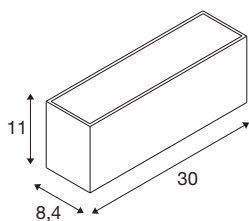

SITRA L WL UP/DOWN

LED outdoor wall-mounted light, white, CCT switch
3000/4000K

Simultaneously elegant and modern, the SLV SITRA lighting family offers delightfully atmospheric lighting in any outdoor area. The white SITRA CUBE L UP/DOWN wall light, in particular, blends in seamlessly with its architectural surroundings. This allows the light to offer an indirect lighting atmosphere that adds interest to any façade. And thanks to its robust aluminium design and an IP65 rating, the SITRA CUBE L UP/DOWN wall light is durable and features optimal protection. This integrated LED light offers 24 watts, 2800 lumen and a light colour of 3000 or 4000 kelvin that can be configured via the CCT switch. Installation to a 230V power supply is incredibly straightforward. Experience light with SLV – your reliable partner for all kinds of outdoor lights for 40 years.

Tekniske data

Item no.	1005156
Antal lysåbninger	2
IP klasse	IP65
IK Vandalklasse	IK05
Slagfæthed	0.7 Joule
Montering	Surface
Monterings detaljer	Wall
Primær spænding	220-240V ~50/60Hz
Sekundær strøm / spænding	600mA
IP Tæthedegrad	I
Watt	24 W
Min omgivelsestemperatur	-20 °C
Max omgivelsestemperatur	40 °C
Lumen	2800/3060 lm
Farvetemperatur	3000/4000 Kelvin
Spredningsvinkel	105 °
Farve	matt white
CRI	80
LXXBXX-data	L70B50
Bredde	30 cm
Højde	11 cm
Dybde	8.4 cm

Lyskilde

916469		Nettovægt	1.701 kg
916472		Bruttovægt	1.935 kg
		BIG WHITE side	741