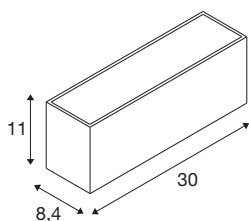

SITRA L WL UP/DOWN

LED outdoor wall-mounted light, rust coloured, CCT switch 3000/4000K

The SLV SITRA classic, contemporary light family brings a variety of light to any outdoor area. The rust coloured SITRA CUBE L UP/DOWN wall light fits in perfectly with any architectural style. The indirect lighting atmosphere adds interest to any façade. And thanks to its robust aluminium design and an IP65 rating, the SITRA CUBE L UP/DOWN wall light is durable and features optimal protection. This integrated LED light offers 24 watts, 2800 lumen and a light colour of 3000 or 4000 kelvin that can be configured via the CCT switch. In addition, it is easy to install and connects to a 230 V power supply. When will you try out the impressive features of the SLV outdoor lights?

Tekniske data

Item no.	1005157
Antal lysåbninger	2
IP klasse	IP65
IK Vandalklasse	IK05
Slagfasthed	0.7 Joule
Montering	Surface
Monterings detaljer	Wall
Primær spænding	220-240V ~50/60Hz
Sekundær strøm / spænding	600mA
IP Tæthedegrad	I
Watt	24 W
Min omgivelsestemperatur	-20 °C
Max omgivelsestemperatur	40 °C
Lumen	2800/3060 lm
Farvetemperatur	3000/4000 Kelvin
Spredningsvinkel	105 °
Farve	matt rust
CRI	80
LXXBXX-data	L70B50
Bredde	30 cm
Højde	11 cm
Dybde	8.4 cm