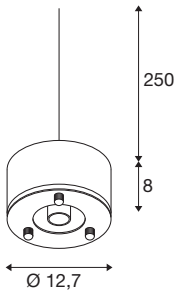

PARA DOME E27

black pendant light

The PARA DOME E27 with its special lighting attributes is ideal for a technical, industrial setting. With IP 20 protection class, it is protected against external influences. The pendant light has a high power consumption of 150 watts, which makes it ideal for hall lighting. Also in terms of quality, the light made of aluminium can fully convince. Experience PARA in action and convince yourself of a successful lighting experience.

Tekniske data

Item no.	1005214
Sokkel	E27
Antal fatninger	1
IP klasse	IP20
Slagfæsthed	0.35 Joule
Monterings detaljer	Ceiling with Acc., Ground with Acc.
Primær spænding	220-240V ~50/60Hz
IP Tæthedegrad	I
Watt	150 W
Farve	black
Højde	8 cm
Diameter	12.7 cm
Nettovægt	0.571 kg
Bruttovægt	0.668 kg
BIG WHITE side	318