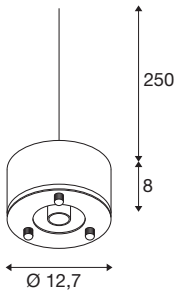

### grey pendant light

The PARA DOME E27 with its special lighting attributes is ideal for a technical, industrial setting. With IP 20 protection class, it is protected against external influences. The pendant light has a high power consumption of 150 watts and is therefore perfect for hall lighting. The light made of aluminium is also convincing in terms of quality. Experience PARA in action and convince yourself of a successful lighting experience.

### Tekniske data

Item no.	1005215
Sokkel	E27
Antal fatninger	1
IP klasse	IP20
Slagfæsthed	0.35 Joule
Monterings detaljer	Ceiling with Acc., Ground with Acc.
Primær spænding	220-240V ~50/60Hz
IP Tæthedegrad	I
Watt	150 W
Farve	gray
Højde	8 cm
Diameter	12.7 cm
Nettovægt	0.578 kg
Bruttovægt	0.677 kg
BIG WHITE side	318