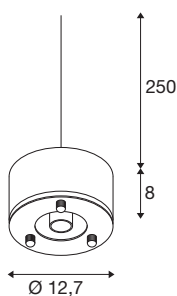

PARA DOME E27

grey pendant light

The PARA DOME E27 with its special lighting attributes is ideal for a technical, industrial setting. With IP 20 protection class, it is protected against external influences. The pendant light has a high power consumption of 150 watts and is therefore perfect for hall lighting. The light made of aluminium is also convincing in terms of quality. Experience PARA in action and convince yourself of a successful lighting experience.

TECHNICAL DATA

Item no.	1005215
Socket	E27
Number of sockets	1
IP Code	IP 20
Impact resistance	0.35 Joule
Assembly details	Ceiling with Acc., Ground with Acc.
Primary nominal voltage	220-240V ~50/60Hz
Safety class	I
Wattage	150 W
Color	grey
Height	8 cm
Diameter	12.7 cm
Net weight	0.571 kg
Gross weight	0.667 kg
BIG WHITE Page	318