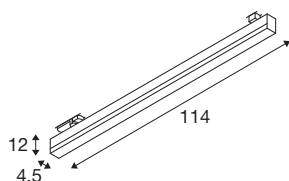

SIGHT TRACK DALI

black 3-phase spot, CCT

The modern SIGHT wall and ceiling light is made for surface mounting or busbar. In black, the light made of aluminium and acrylic cuts a professional figure everywhere. With its lifespan of 30,000 hours, the LED is also extremely sustainable. When will you test out the benefits of SLV's impressive indoor lights?

TECHNICAL DATA

Item no.	1005397
IP Code	IP 20
Assembly details	Track Ceiling
Dimmable	Yes
Dimming technology	DALI 2
Primary nominal voltage	220-240V ~50/60Hz
Secondary power / voltage	700 mA
Safety class	I
Wattage	39 W
Minimum ambient temperature	-20 °C
Maximum ambient temperature	40 °C
Rated standby power	0.5 W
Network rated standby power	0.5 W
Level of inrush current	26 A
Duration of inrush current	140 µs
Stroboscopic effect (SVM)	0.03
Lumen	3000/3000 lm
Colour temperature	3000/4000 Kelvin
Beam angle	120 °
Color	black
CRI	90
UGR ≤	25

Light Source

916361		LXXBXX data	L70B50
		Service life	30000 h
		Risk Group	1
		Length	114 cm
		Width	4.5 cm
		Height	12 cm
		Net weight	2.106 kg
		Gross weight	2.6 kg
		BIG WHITE Page	532