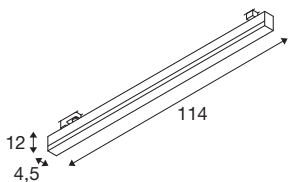

SIGHT TRACK

silver 3-phase spot, CCT

SIGHT is the modern wall and ceiling light for surface mounting or busbar. The light made of aluminium and acrylic in the colour grey cuts a professional figure everywhere. In addition, SIGHT Track is also extremely sustainable with its LED lifespan of 30,000 hours. Experience SIGHT in action and convince yourself of a successful lighting experience.

Tekniske data

Item no.	1005402
IP klasse	IP20
Monterings detaljer	Track Ceiling
Primær spænding	220-240V ~50/60Hz
Sekundær strøm / spænding	700mA
IP Tæthedegrad	I
Watt	37 W
Min omgivelsestemperatur	-20 °C
Max omgivelsestemperatur	40 °C
Lumen	3000/3000 lm
Farvetemperatur	3000/4000 Kelvin
Spredningsvinkel	120 °
Farve	matt gray
CRI	90
UGR ≤	25
LXXBXX-data	L70B50
Længde	114 cm
Bredde	4.5 cm
Højde	12 cm
Nettovægt	2.079 kg
Bruttovægt	2.534 kg
BIG WHITE side	532