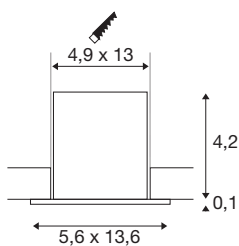

MILANDOS 4

black recessed ceiling light, 2700K 45°

Minimalist, innovative and compact in design, the MILANDOS recessed ceiling light creates high-quality lighting. It shines above all with a true-to-life colour reproduction index of over 90 out of 60,000. With a UGR of 16, it produces glare-free light. The simple design of the recessed ceiling light made of aluminium and polycarbonate (PC) blends seamlessly into any room. The spotlight is also quick and easy to install. Experience MILANDOS in action and convince yourself of a successful lighting experience.

Tekniske data

Item no.	1005407
IP klasse	IP20
IK Vandalklasse	IK02
Montering	Recessed
Monterings detaljer	Ceiling
Sekundær strøm / spænding	700mA
IP Tæthedegrad	III
Watt	8 W
Omgivelsestemperatur	30 °C
Lumen	510 lm
Farvetemperatur	2700 Kelvin
Spredningsvinkel	45 °
Farve	matt black/black
CRI	90
UGR ≤	16
LXXBXX-data	L80B50
Længde	13.6 cm
Bredde	5.6 cm
Højde	4.3 cm
Nettovægt	0.224 kg
Bruttovægt	0.282 kg
Indbygnings længde	13 cm

Lyskilde

1078067	
1078460	

Tilbehør

1007213	LED DRIVER , 10W, 700-mA, PHASE, incl. strain relief
1002423	LED driver MEDO 300 , dimmable DALI/1-10V

Indbygningsbredde	4.9 cm
Indbygningsdybde	7 cm
BIG WHITE side	217