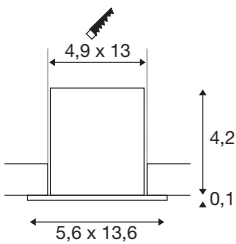

## MILANDOS 4

black recessed ceiling light, 3000K 45°

The MILANDOS recessed ceiling light convinces with its compact design and innovative lighting properties. It shines above all with a high colour reproduction index of over 90 out of 60,000. With a UGR of 16, it produces glare-free light. The simple design of the recessed ceiling light made of aluminium and polycarbonate (PC) blends stylishly into any room. The spotlight is also quick and easy to install. When will you test out the benefits of SLV's impressive indoor lights?

### Tekniske data

Item no.	1005408
IP klasse	IP20
IK Vandalklasse	IK02
Montering	Recessed
Monterings detaljer	Ceiling
Sekundær strøm / spænding	700mA
IP Tæthedegrad	III
Watt	8 W
Omgivelsestemperatur	30 °C
Lumen	520 lm
Farvetemperatur	3000 Kelvin
Spredningsvinkel	45 °
Farve	matt black/black
CRI	90
UGR ≤	16
LXXBXX-data	L80B50
Længde	13.6 cm
Bredde	5.6 cm
Højde	4.3 cm
Nettovægt	0.231 kg
Bruttovægt	0.286 kg
Indbygnings længde	13 cm