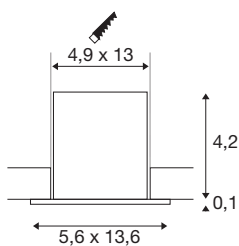

MILANDOS 4

white recessed ceiling light, 2700K 45°

The MILANDOS recessed ceiling light convinces with its compact design and innovative lighting properties. It shines above all with a true-to-life colour reproduction index of over 90 out of 60,000. With a UGR of 23, it produces glare-free light. The simple design of the recessed ceiling light made of aluminium and polycarbonate (PC) blends stylishly into any room. The spotlight is also quick and easy to install. Experience light with SLV – your reliable partner for all kinds of indoor lights for 40 years.

Tekniske data

Item no.	1005409
IP klasse	IP20
IK Vandalklasse	IK02
Montering	Recessed
Monterings detaljer	Ceiling
Sekundær strøm / spænding	700mA
IP Tæthedegrad	III
Watt	8 W
Omgivelsestemperatur	30 °C
Lumen	640 lm
Farvetemperatur	2700 Kelvin
Spredningsvinkel	45 °
Farve	matt white/white
CRI	90
UGR ≤	23
LXXBXX-data	L80B50
Længde	13.6 cm
Bredde	5.6 cm
Højde	4.3 cm
Nettovægt	0.233 kg
Bruttovægt	0.293 kg
Indbygnings længde	13 cm

Lyskilde

1078067	
1078460	

Indbygningsbredde	4.9 cm
Indbygningsdybde	7 cm

Tilbehør

1007213	LED DRIVER , 10W, 700-mA, PHASE, incl. strain relief
1002423	LED driver MEDO 300 , dimmable DALI/1-10V