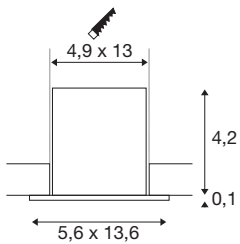

## MILANDOS 4

white recessed ceiling light, 3000K 45°

The MILANDOS recessed ceiling light convinces with its compact design and innovative lighting properties. It shines above all with a high colour reproduction index of over 90 out of 60,000. With a UGR of 23, it produces glare-free light. The simple design of the recessed ceiling light made of aluminium and polycarbonate (PC) blends seamlessly into any room. The spotlight is also quick and easy to install. Experience light with SLV – your reliable partner for all kinds of indoor lights for 40 years.

### Tekniske data

Item no.	1005410
IP klasse	IP20
IK Vandalklasse	IK02
Montering	Recessed
Monterings detaljer	Ceiling
Sekundær strøm / spænding	700mA
IP Tæthedegrad	III
Watt	8 W
Omgivelsestemperatur	30 °C
Lumen	650 lm
Farvetemperatur	3000 Kelvin
Spredningsvinkel	45 °
Farve	matt white/white
CRI	90
UGR ≤	23
LXXBXX-data	L80B50
Længde	13.6 cm
Bredde	5.6 cm
Højde	4.3 cm
Nettovægt	0.229 kg
Bruttovægt	0.289 kg
Indbygnings længde	13 cm