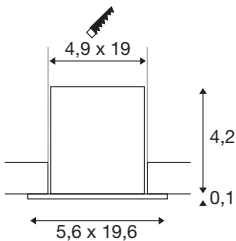

MILANDOS 6

black recessed ceiling light, 2700K 45°

Minimalist, compact and innovative, the MILANDOS recessed ceiling light convinces with its lighting properties. The true-to-life colour reproduction index of over 90 and the long LED lifespan of 60,000 hours also speak for the light. The spotlight is also quick and easy to install. Experience light with SLV – your reliable partner for all kinds of indoor lights for 40 years.

Tekniske data

Item no.	1005415
IP klasse	IP20
IK Vandalklasse	IK02
Montering	Recessed
Monterings detaljer	Ceiling
Sekundær strøm / spænding	700mA
IP Tæthedegrad	III
Watt	12 W
Omgivelsestemperatur	30 °C
Lumen	770 lm
Farvetemperatur	2700 Kelvin
Spredningsvinkel	45 °
Farve	matt black/black
CRI	90
UGR ≤	16
LXXBXX-data	L80B50
Længde	19.6 cm
Bredde	5.6 cm
Højde	4.3 cm
Nettovægt	0.325 kg
Bruttovægt	0.384 kg
Indbygnings længde	19 cm