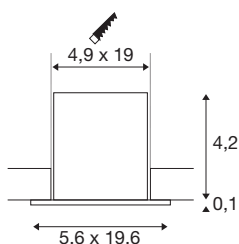

## MILANDOS 6

black recessed ceiling light, 3000K 45°

Minimalist, innovative and compact in design, the MILANDOS recessed ceiling light creates high-quality lighting. The long LED lifespan of 60,000 hours and the high colour reproduction index of over 90 are also convincing across the board. With a UGR of 16, it produces glare-free light. The simple design of the recessed ceiling light made of aluminium and polycarbonate (PC) blends seamlessly into any room. The spotlight is also quick and easy to install. Experience MILANDOS in action and convince yourself of a successful lighting experience.

### Tekniske data

Item no.	1005416
IP klasse	IP20
IK Vandalklasse	IK02
Montering	Recessed
Monterings detaljer	Ceiling
Sekundær strøm / spænding	700mA
IP Tæthedegrad	III
Watt	12 W
Omgivelsestemperatur	30 °C
Lumen	780 lm
Farvetemperatur	3000 Kelvin
Spredningsvinkel	45 °
Farve	matt black/black
CRI	90
UGR ≤	16
LXXBXX-data	L80B50
Længde	19.6 cm
Bredde	5.6 cm
Højde	4.3 cm
Nettovægt	0.285 kg
Bruttovægt	0.343 kg
Indbygnings længde	19 cm