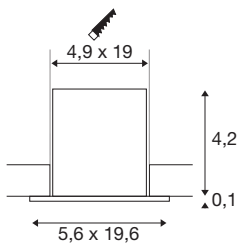

MILANDOS 6

white recessed ceiling light, 2700K 45°

The MILANDOS recessed ceiling light convinces with its compact design and innovative lighting properties. It shines above all with a true-to-life colour reproduction index of over 90 out of 60,000. The spotlight is also quick and easy to install. Experience MILANDOS in action and convince yourself of a successful lighting experience.

Tekniske data

Item no.	1005417
IP klasse	IP20
IK Vandalklasse	IK02
Montering	Recessed
Monterings detaljer	Ceiling
Sekundær strøm / spænding	700mA
IP Tæthedegrad	III
Watt	12 W
Omgivelsestemperatur	30 °C
Lumen	960 lm
Farvetemperatur	2700 Kelvin
Spredningsvinkel	45 °
Farve	matt white/white
CRI	90
UGR ≤	23
LXXBXX-data	L80B50
Længde	19.6 cm
Bredde	5.6 cm
Højde	4.3 cm
Nettovægt	0.326 kg
Bruttovægt	0.385 kg
Indbygnings længde	19 cm

Lyskilde

1078067	
1078460	

Indbygningsbredde	4.9 cm
Indbygningsdybde	7 cm

Tilbehør

1002423	LED driver MEDO 300 , dimmable DALI/1-10V
1006202	LED Driver , 20W 700mA