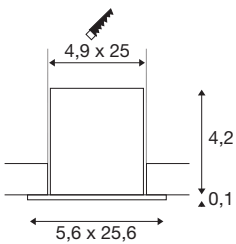

MILANDOS 8

black recessed ceiling light, 2700K 45°

The MILANDOS recessed ceiling light convinces with its compact design and innovative lighting properties. It shines above all with a true-to-life colour reproduction index of over 90 out of 60,000. With its simple design, the square recessed ceiling light made of aluminium and polycarbonate (PC) blends stylishly into any room. With a UGR of 16, it conjures up a high-quality, glare-free light. The spotlight is also quick and easy to install. When will you test out the benefits of SLV's impressive indoor lights?

Tekniske data

Item no.	1005423
IP klasse	IP20
IK Vandalklasse	IK02
Montering	Recessed
Monterings detaljer	Ceiling
Sekundær strøm / spænding	700mA
IP Tæthedegrad	III
Watt	16 W
Omgivelsestemperatur	30 °C
Lumen	1030 lm
Farvetemperatur	2700 Kelvin
Spredningsvinkel	45 °
Farve	matt black/black
CRI	90
UGR ≤	16
LXXBXX-data	L80B50
Længde	25.6 cm
Bredde	5.6 cm
Højde	4.3 cm
Nettovægt	0.394 kg
Bruttovægt	0.482 kg
Indbygnings længde	25 cm