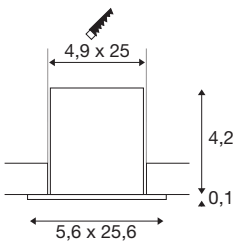

MILANDOS 8

black recessed ceiling light, 3000K 45°

Minimalist, innovative and compact in design, the MILANDOS recessed ceiling light creates high-quality lighting. The true-to-life colour reproduction index of over 90 and the long LED lifespan of 60,000 hours also speak for the light. With a UGR of 16, it produces glare-free light. The simple design of the recessed ceiling light made of aluminium and polycarbonate (PC) blends seamlessly into any room. The spotlight is also quick and easy to install. When will you test out the benefits of SLV's impressive indoor lights?

Tekniske data

Item no.	1005424
IP klasse	IP20
IK Vandalklasse	IK02
Montering	Recessed
Monterings detaljer	Ceiling
Sekundær strøm / spænding	700mA
IP Tæthedegrad	III
Watt	16 W
Omgivelsestemperatur	30 °C
Lumen	1040 lm
Farvetemperatur	3000 Kelvin
Spredningsvinkel	45 °
Farve	matt black/black
CRI	90
UGR ≤	16
LXXBXX-data	L80B50
Længde	25.6 cm
Bredde	5.6 cm
Højde	4.3 cm
Nettovægt	0.388 kg
Bruttovægt	0.476 kg
Indbygnings længde	25 cm