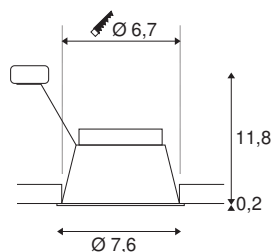

HORN GU10

black recessed ceiling light, 25W blower door tested

Rigid high-voltage recessed light of the HORN series. In the light made of aluminium, the light source is installed offset to the rear. This design results in a special appearance as well as effective glare reduction. Furthermore, the lights have successfully completed a blower door test. The HORN series is available in several versions.

TECHNICAL DATA

| | |
|-------------------------|-------------------|
| Item no. | 1005435 |
| Socket | GU10 |
| Number of sockets | 1 |
| IP Code | IP 20 / IP 44 |
| Impact resistance class | IK 02 |
| Assembly | Recessed |
| Assembly details | Ceiling |
| Primary nominal voltage | 220-240V ~50/60Hz |
| Safety class | II |
| Wattage | 25 W |
| Color | black |
| Height | 12 cm |
| Diameter | 7.6 cm |
| Net weight | 0.157 kg |
| Gross weight | 0.192 kg |
| Shape of cut-out | round |
| Installation depth | 13 cm |
| Installation diameter | 6.7 cm |
| BIG WHITE Page | 220 |