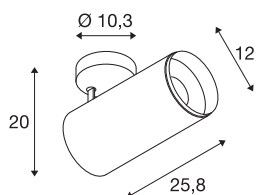

NUMINOS® SPOT DALI XL

black ceiling mounted light, 36W 4000K 60°

The NUMINOS light system from SLV combines technology, design and functionality like no other. This way, you can experience a thousand lighting design possibilities with different downlights and spotlights. Also with the NUMINOS® SPOT DALI XL indoor ceiling-mounted light LED, which convinces with the best workmanship and lighting quality. With the spotlight, you can opt for spot lighting or high-quality illumination of larger areas. The recessed ceiling light convinces with a power consumption of 36 watts, luminous flux of 3460 lumens, colour temperature of 4000 Kelvin and a colour reproduction index of 90. Installation is then done in no time at all. When do you choose NUMINOS® from SLV?

TECHNICAL DATA

Item no.	1005755
Number of different light outlets	1
Rotating or tilting	rotary bar and tiltable
Assembly	Surface
Assembly details	Ceiling
Dimmable	Yes
Dimming technology	DALI
Primary nominal voltage	220-240V ~50/60Hz
Secondary power / voltage	900 mA
Safety class	I
Wattage	36 W
Minimum ambient temperature	-20 °C
Maximum ambient temperature	35 °C
Number of luminaires at LS B16A	18
Number of luminaires at LS C16A	18
Level of inrush current	15 A
Duration of inrush current	100 µs
Stroboscopic effect (SVM)	0
Lumen	3460 lm
Colour temperature	4000 Kelvin
Beam angle	60 °
Color	black

Light Source

791850	
--------	---

Accessories

1006170	NUMINOS® XL , white front ring
---------	--------------------------------

CRI	90
UGR ≤	25
LXXBXX data	L80B50
Service life	50000 h
Length	25.8 cm
Height	20 cm
Diameter	12 cm
Net weight	1.5 kg
Gross weight	2 kg
BIG WHITE Page	101