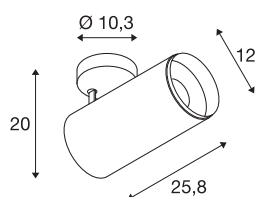

NUMINOS® SPOT DALI XL

white / black ceiling mounted light, 36W 4000K 24°

The NUMINOS light system from SLV combines technology, design and functionality like no other. This way, you can experience a thousand lighting design possibilities with different downlights and spotlights. Also with the NUMINOS® SPOT DALI XL indoor ceiling-mounted light LED, which convinces with the best workmanship and lighting quality. The spotlight is ideal for targeted accent lighting or for illuminating larger areas. The recessed ceiling light convinces with a power consumption of 36 watts, luminous flux of 3800 lumens, colour temperature of 4000 Kelvin and a colour reproduction index of 90. Installation is then done in no time at all. When do you choose NUMINOS® from SLV?

TECHNICAL DATA

Item no.	1005756
Number of different light outlets	1
Rotating or tilting	rotary bar and tiltable
Assembly	Surface
Assembly details	Ceiling
Dimmable	Yes
Dimming technology	DALI
Primary nominal voltage	220-240V ~50/60Hz
Secondary power / voltage	900 mA
Safety class	I
Wattage	36 W
Minimum ambient temperature	-20 °C
Maximum ambient temperature	35 °C
Number of luminaires at LS B16A	18
Number of luminaires at LS C16A	18
Level of inrush current	15 A
Duration of inrush current	100 µs
Stroboscopic effect (SVM)	0
Lumen	3800 lm
Colour temperature	4000 Kelvin
Beam angle	24 °
Color	white

Light Source

791850	
--------	---

Accessories

1006170	NUMINOS® XL , white front ring
---------	--------------------------------

CRI	90
UGR ≤	19
LXXBXX data	L80B50
Service life	50000 h
Length	25.8 cm
Height	20 cm
Diameter	12 cm
Net weight	1.5 kg
Gross weight	2 kg
BIG WHITE Page	101