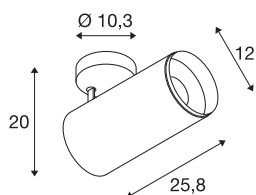

NUMINOS® SPOT XL PHASE

black ceiling mounted light, 36W 2700K 24°

Design, technology and function in perfection: NUMINOS is the light system from SLV that combines everything. The various downlights and spotlights make a thousand lighting design options possible. Like with the NUMINOS® SPOT XL PHASE indoor ceiling-mounted light LED, which impresses with its high-quality workmanship and light. In this way, you can create high-quality illumination of larger areas or use the spotlight for selective lighting. The recessed ceiling light convinces with a power consumption of 36 watts, luminous flux of 3290 lumens, colour temperature of 2700 Kelvin and a colour reproduction index of 90. Installation is then done in no time at all. When to choose NUMINOS from SLV – modular diversity awaits you.

TECHNICAL DATA

Item no.	1006083
Number of different light outlets	1
Rotating or tilting	rotary bar and tiltable
Assembly	Surface
Assembly details	Ceiling
Dimmable	Yes
Dimming technology	trailing edge
Primary nominal voltage	220-240V ~50/60Hz
Secondary power / voltage	900 mA
Safety class	I
Wattage	36 W
Minimum ambient temperature	-20 °C
Maximum ambient temperature	35 °C
Level of inrush current	4.64 A
Duration of inrush current	224 µs
Stroboscopic effect (SVM)	0.02
Lumen	3290 lm
Colour temperature	2700 Kelvin
Beam angle	24 °
Color	black
CRI	90
UGR ≤	19

Light Source

791857	
--------	---

LXXBXX data	L80B50
Service life	50000 h
Risk Group	1
Length	25.8 cm
Height	20 cm
Diameter	12 cm
Net weight	1.7 kg
Gross weight	2.15 kg
BIG WHITE Page	101