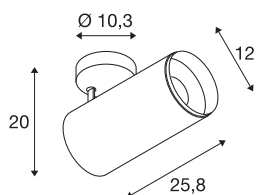

NUMINOS® SPOT XL PHASE

black ceiling mounted light, 36W 2700K 60°

The NUMINOS light system from SLV skilfully combines function, design and technology. This way, you can experience a thousand lighting design possibilities with different downlights and spotlights. Also with the NUMINOS® SPOT XL Phase indoor ceiling-mounted light LED, which convinces with the best workmanship and lighting quality. The spotlight is ideal for targeted accent lighting or even illumination of larger areas. The recessed ceiling light convinces with a power consumption of 36 watts, luminous flux of 2980 lumens, colour temperature of 2700 Kelvin and a colour reproduction index of 90. Installation is then done in no time at all. When will you choose SLV's modular variety?

TECHNICAL DATA

Item no.	1006085
Number of different light outlets	1
Rotating or tilting	rotary bar and tiltable
Assembly	Surface
Assembly details	Ceiling
Dimmable	Yes
Dimming technology	trailing edge
Primary nominal voltage	220-240V ~50/60Hz
Secondary power / voltage	900 mA
Safety class	I
Wattage	36 W
Minimum ambient temperature	-20 °C
Maximum ambient temperature	35 °C
Level of inrush current	4.64 A
Duration of inrush current	224 µs
Stroboscopic effect (SVM)	0.02
Lumen	2980 lm
Colour temperature	2700 Kelvin
Beam angle	60 °
Color	black
CRI	90
UGR ≤	25

Light Source

791857	
--------	---

LXXBXX data	L80B50
Service life	50000 h
Risk Group	1
Length	25.8 cm
Height	20 cm
Diameter	12 cm
Net weight	1.7 kg
Gross weight	2.15 kg
BIG WHITE Page	101