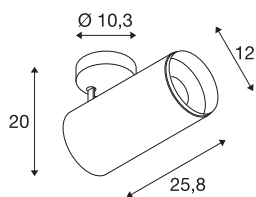

NUMINOS® SPOT XL PHASE

white / black ceiling mounted light, 36W 2700K 24°

Design, technology and function in perfection: NUMINOS is the light system from SLV that combines everything. This way, you can experience a thousand lighting design possibilities with a variety of downlights and spotlights. Like with the NUMINOS® SPOT XL PHASE indoor ceiling-mounted light LED, which impresses with its high-quality workmanship and light. In this way, you can create high-quality illumination of larger areas or use the spotlight for selective lighting. The recessed ceiling light convinces with a power consumption of 36 watts, luminous flux of 3290 lumens, colour temperature of 2700 Kelvin and a colour reproduction index of 90. This means that easy installation is a mere formality. When do you choose NUMINOS® from SLV?

TECHNICAL DATA

Item no.	1006086
Number of different light outlets	1
Rotating or tilting	rotary bar and tiltable
Assembly	Surface
Assembly details	Ceiling
Dimmable	Yes
Dimming technology	trailing edge
Primary nominal voltage	220-240V ~50/60Hz
Secondary power / voltage	900 mA
Safety class	I
Wattage	36 W
Minimum ambient temperature	-20 °C
Maximum ambient temperature	35 °C
Level of inrush current	4.64 A
Duration of inrush current	224 µs
Stroboscopic effect (SVM)	0.02
Lumen	3290 lm
Colour temperature	2700 Kelvin
Beam angle	24 °
Color	white
CRI	90
UGR ≤	19

Light Source

791857		LXXBXX data	L80B50
		Service life	50000 h
		Risk Group	1
		Length	25.8 cm
		Height	20 cm
		Diameter	12 cm
		Net weight	1.7 kg
		Gross weight	2.15 kg
		BIG WHITE Page	101