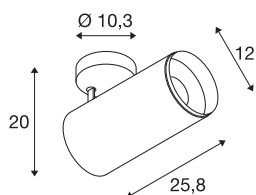

## NUMINOS® SPOT XL PHASE

white / black ceiling mounted light, 36W 2700K 60°

NUMINOS is the optimally coordinated light system from SLV that combines function, design and technology. With different downlights and spotlights, you provide a thousand lighting design possibilities. Like with the NUMINOS® SPOT XL PHASE indoor ceiling-mounted light LED, which impresses with its high-quality workmanship and light. With the spotlight, you can opt for spot lighting or high-quality illumination of larger areas. The recessed ceiling light convinces with a power consumption of 36 watts, luminous flux of 2980 lumens, colour temperature of 2700 Kelvin and a colour reproduction index of 90. This means that easy installation is a mere formality. When to choose NUMINOS from SLV – modular diversity awaits you.

### TECHNICAL DATA

Item no.	1006088
Number of different light outlets	1
Rotating or tilting	rotary bar and tiltable
Assembly	Surface
Assembly details	Ceiling
Dimmable	Yes
Dimming technology	trailing edge
Primary nominal voltage	220-240V ~50/60Hz
Secondary power / voltage	900 mA
Safety class	I
Wattage	36 W
Minimum ambient temperature	-20 °C
Maximum ambient temperature	35 °C
Level of inrush current	4.64 A
Duration of inrush current	224 µs
Stroboscopic effect (SVM)	0.02
Lumen	2980 lm
Colour temperature	2700 Kelvin
Beam angle	60 °
Color	white
CRI	90
UGR ≤	25

## Light Source

791857	
--------	---

LXXBXX data	L80B50
Service life	50000 h
Risk Group	1
Length	25.8 cm
Height	20 cm
Diameter	12 cm
Net weight	1.7 kg
Gross weight	2.15 kg
BIG WHITE Page	101