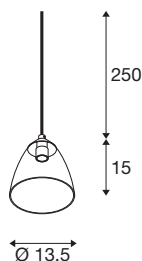

PARA CONE GL GU10

white / transparent pendant light

The conically shaped reflector of the PARA CONE GL GU-10 provides a particularly warm lighting effect. The family can be individually combined into a cloud of light with a wide range of colours and sizes. And last but not least, the housing made of aluminium and glass impresses with its robust quality. When will you test out the benefits of SLV's impressive indoor lights?

Tekniske data

Item no.	1006160
Sokkel	GU10
Antal fatninger	1
IP klasse	IP20
Montering	Surface
Monterings detaljer	Ceiling with Acc.
Primær spænding	220-240V ~50/60Hz
IP Tæthedegrad	II
Watt	25 W
Min omgivelsestemperatur	-20 °C
Max omgivelsestemperatur	40 °C
Farve	glossy white
Højde	15 cm
Diameter	13.5 cm
Nettovægt	0.473 kg
Bruttovægt	0.808 kg
BIG WHITE side	309